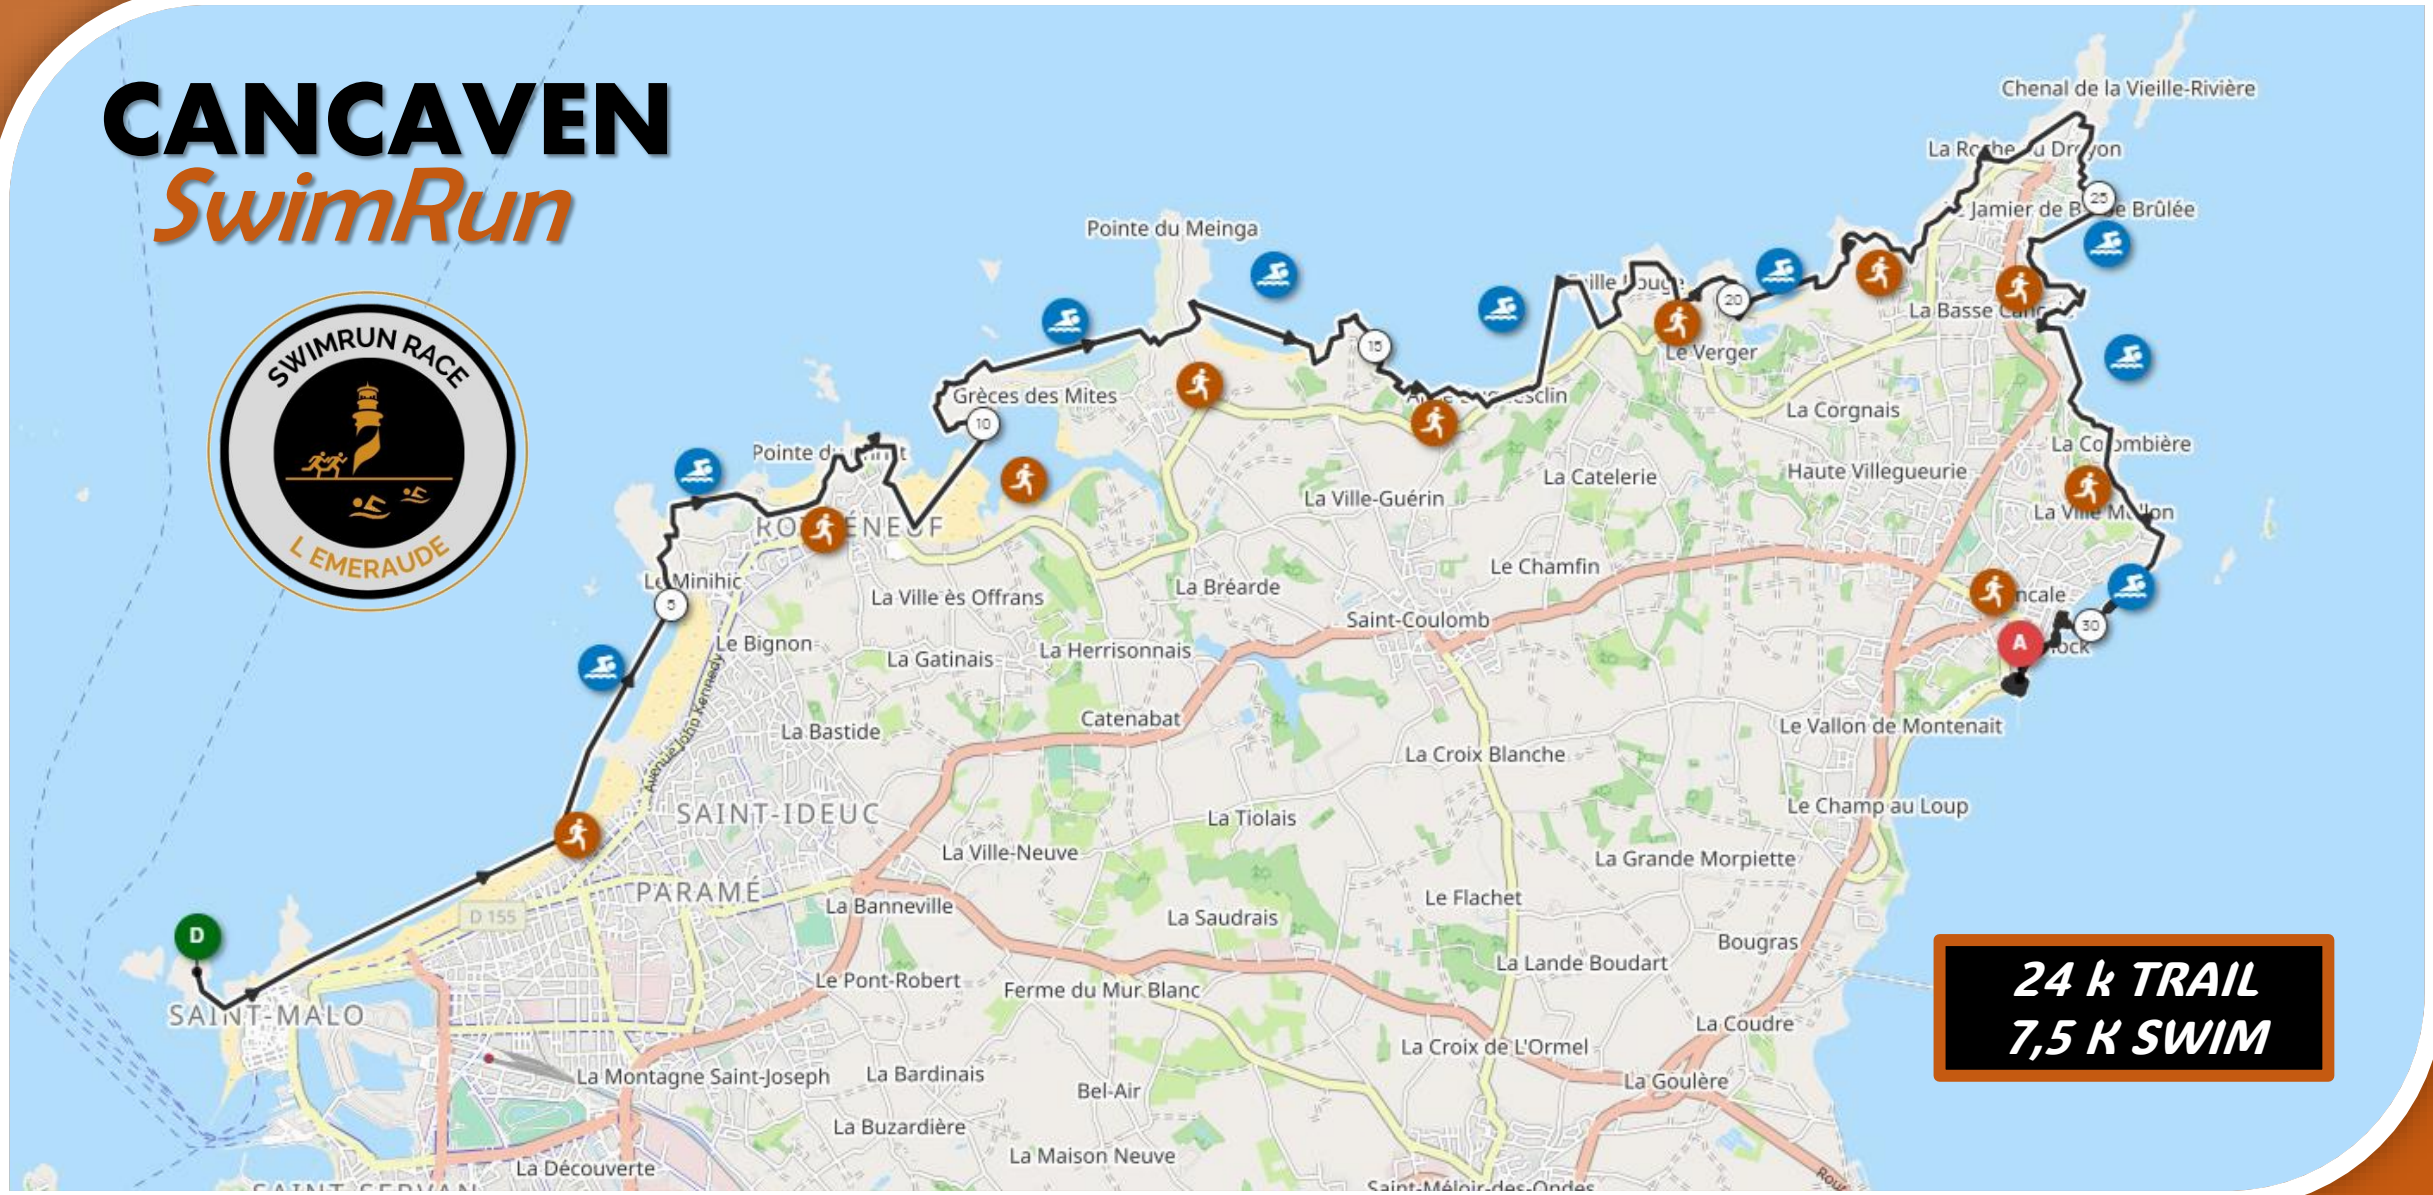

# CANCAVEN

## SwimRun

**24 k TRAIL**  
**7,5 k SWIM**